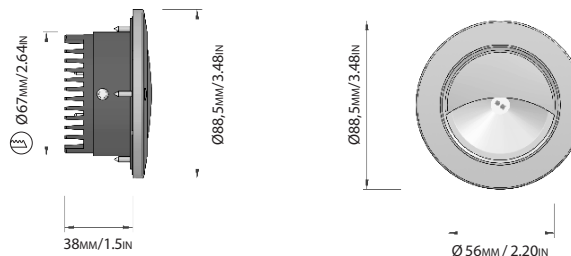

## W.PROOF COURTESY LIGHTS FALK M

LED courtesy light with asymmetric light emission and a high degree of protection, without screw in view. Falk M is suitable to enlighten pathways for orientation, contribute to security on stairs and identify spaces with light accents. The Falk series, available on 3 different sizes, needs a prior installation of a small recessed box into the wall. Low installation depth required. Round frame.

**DIMENSIONS:**  
Ø 88.5 mm / 3.48 in (diameter)  
Ø 67 mm / 2.64 in (recessed hole)  
38 mm / 1.5 in (depth)

**NET WEIGHT:**  
0.245 Kg. / 0.54 Lbs.

**MATERIALS:**  
Body: POLYCARBONATE

Note : Driver not included. CSL

### Model Specifics:

Model Code:	Watt:	CRI:
30FALK02	5	80

### Variable product codes:

\* ADD THE VARIABLE CODES TO THE ITEM MASTER CODE.

Power supply:  
Code: N (Vf 9 If 500 - CSL)  
Code: D (24 V DC - CLL)

Color Temperature:  
Code: 2 (2700 Kelvin)  
Code: 3 (3000 Kelvin)