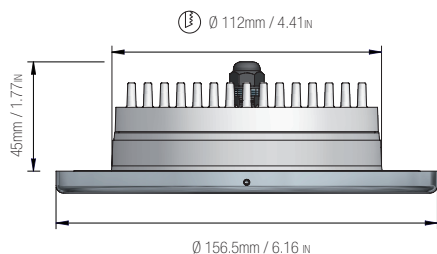

INDOOR / OUTDOOR USE
POWERED BY LED GENERATION

Cantalupi
LIGHTING

WATERPROOF DOWNLIGHTS

LUISELLA Ø 155

Large recessed ceiling LED downlight with symmetrical light distribution on a wide beam and a high degree of protection. A sanded glass diffuser ensures a uniform light distribution. Extremely functional and weather resistant, Luisella is an ideal solution for general lighting applications also in interiors. Luisella is available on 3 different sizes. Low installation depth required. Round frame.

DIMENSIONS:

Ø 150 mm / 6.0 in (diameter)
38 mm / 1.50 in (height)
Ø 112 mm / 4.41 in (recessed hole)

NET WEIGHT :

0.580 Kg. / 1.28 Lbs.

MATERIALS:

Body: POLICARBONATE
Frame: AISI 316L Stainless Steel
Protective glass (SANDED GLASS)

* LUMEN & LUX FLOW DATA RELATIVE TO CSL VERSION LED CRI 80 / 3000 K

Note : Driver not included. **CSL**

LUMEN 756

LUX 441 @ 1 MT.

BEAM 79° AMPLITUDE:

Model Specifics:

Model Code:	Watt:	Lumen:	Lm/W:	Beam:	CRI:
10LUISE05	10	756	84	79°	80

Variable product codes:

* ADD THE VARIABLE CODES TO THE ITEM MASTER CODE.

Power supply:	Color Temperature:	Finishes:
Code: N (V= 28 lf 350 - CSL)	Code: 2 (2700 Kelvin)	Code: SS (S/Steel AISI 316L)
Code: D (24 v dc - CLL)	Code: 3 (3000 Kelvin)	Code: LA (Lacquered RAL 9010)