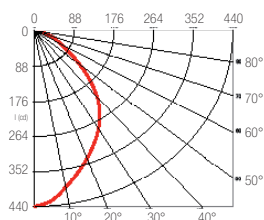

DIMENSIONS:

Ø 150 mm / 6.0 in (diameter)
38 mm / 1.50 in (height)
Ø 112 mm / 4.41 in (recessed hole)

NET WEIGHT :

0.580 Kg. / 1.28 Lbs.

MATERIALS:

Body: POLICARBONATE
Frame: AISI 316L Stainless Steel
Protective glass (SANDED GLASS)

* LUMEN & LUX FLOW DATA RELATIVE TO CSL VERSION LED CRI 80 / 3000 K

Note : Driver not included. **CSL**

LUMEN 756

LUX 441 @ 1 MT.

BEAM 79° AMPLITUDE:

Model Specifics:

Model Code:	Watt:	Lumen:	Lm/W:	Beam:	CRI:
10LUISE05	10	756	84	79°	80