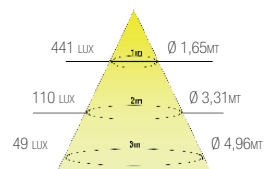

DIMENSIONS:

Ø 150 mm / 6.0 in (diameter)
38 mm / 1.50 in (height)
Ø 112 mm / 4.41 in (recessed hole)

NET WEIGHT :

0.580 Kg. / 1.28 Lbs.

MATERIALS:

Body: POLICARBONATE
Frame: AISI 316L Stainless Steel
Protective glass (SANDED GLASS)

* LUMEN & LUX FLOW DATA RELATIVE TO CSL VERSION LED CRI 80 / 3000 K

Note : Driver not included. **CSL**

LUMEN 756

LUX 441 @ 1 MT.

BEAM 79° AMPLITUDE:

Model Specifics:

Model Code:	Watt:	Lumen:	Lm/W:	Beam:	CRI:
10LUISE05	10	756	84	79°	80