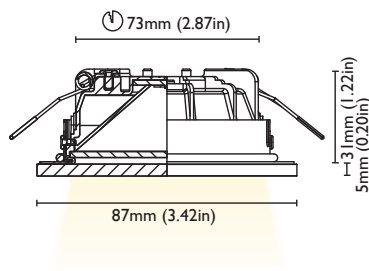

bcm
BENEDETTI LIGHTING

COLORADO A87S
3419/K4W-A87S

MECHANICAL PROPERTIES

 	
IP RATE	IP66
FIXTURE	FIXED DOWNLIGHT FOR EXTERIOR/INTERIOR
FRAME	AISI 316L
HEATSINK	SPECIAL COMPOUND
SCREEN	SATIN
MOUNTING SYSTEM	SPRINGS

COLOUR	3000K	BEAM	90°
CRI	>80		
LUMEN OUTPUT	415 lm		
LIGHTNESS 1mt	192 lx		
LIGHTNESS 2mt	48 lx		
LIGHTNESS 3mt	21 lx		

FINISHES	
WHITE S.STEEL	

CUT OUT	73mm (2.87in)
FRAME	87 mm (3.42in)
DEPTH	31 mm (1.22in)
REFLECTOR ADJUSTABILITY	NO