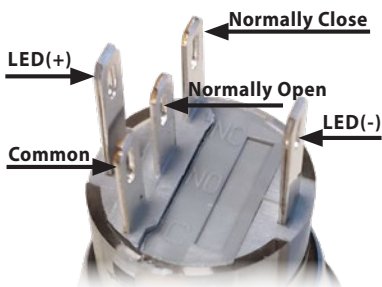

European Quality

Wiring Instructions Stainless Steel Push Button Switches & Selector Switch

- Maximum 5A switched current.
- Momentary or latched actuation options available.
- Dedicated with 12 or 24VDC LED illumination.