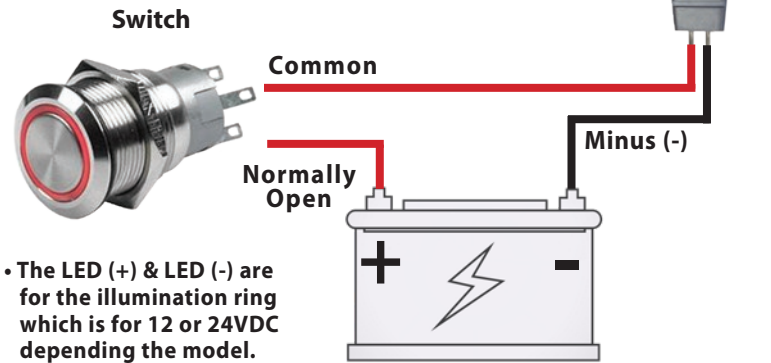

European Quality

Wiring Instructions Stainless Steel Push Button Switches & Selector Switch

- Maximum 5A switched current.
- Momentary or latched actuation options available.
- Dedicated with 12 or 24VDC LED illumination.