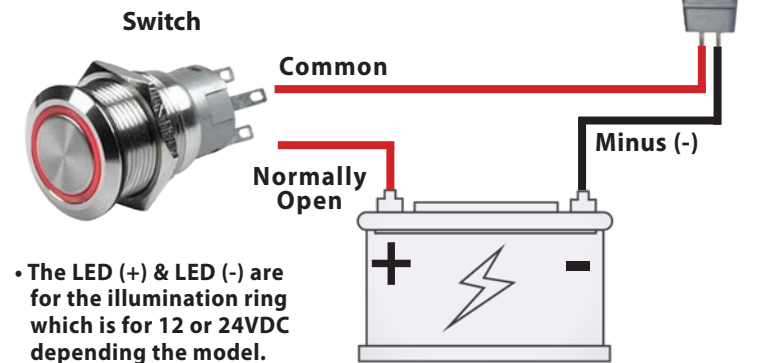

European Quality

Wiring Instructions Stainless Steel Push Button Switches & Selector Switch

- Maximum 5A switched current.
- Momentary or latched actuation options available.
- Dedicated with 12 or 24VDC LED illumination.