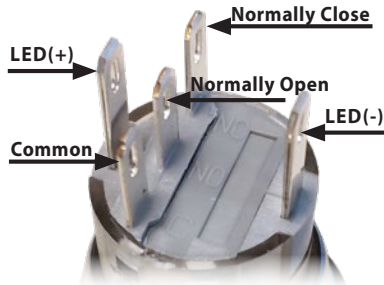

European Quality

Wiring Instructions Stainless Steel Push Button Switches & Selector Switch

- Maximum 5A switched current.
- Momentary or latched actuation options available.
- Dedicated with 12 or 24VDC LED illumination.