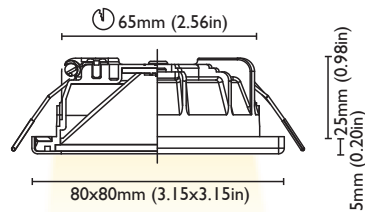

bcm
BENEDETTI LIGHTING

MIAMI A80

3405/K4W-A80

MECHANICAL PROPERTIES

 	
IP RATE	IP66
FIXTURE	FIXED DOWNLIGHT FOR EXTERIOR/INTERIOR
FRAME	AISI 316L
HEATSINK	SPECIAL COMPOUND
SCREEN	OPAL
MOUNTING SYSTEM	SPRINGS

COLOUR	3000K	BEAM	90°
CRI	>80		
LUMEN OUTPUT	415 lm		
LIGHTNESS 1mt	191 lx		
LIGHTNESS 2mt	48 lx		
LIGHTNESS 3mt	21 lx		

FINISHES

POLISHED S.STEEL
BRUSHED S.STEEL
WHITE S.STEEL

CUT OUT	65 mm (2.56in)
FRAME	80x80 mm (3.15x3.15in)
DEPTH	25 mm (0.98in)
REFLECTOR ADJUSTABILITY	NO