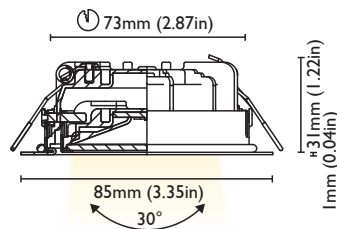

NEWPORT A85 3414/K2W-A85

MECHANICAL PROPERTIES

	
IP RATE	IP66
FIXTURE	ADJUSTABLE DOWNLIGHT FOR EXTERIOR/INTERIOR
FRAME	AISI 316L
HEATSINK	SPECIAL COMPOUND
SCREEN	OPAL
MOUNTING SYSTEM	SPRINGS

COLOUR	3000K	BEAM	90°
CRI	>80		
LUMEN OUTPUT	240 lm		
LIGHTNESS 1mt	111 lx		
LIGHTNESS 2mt	28 lx		
LIGHTNESS 3mt	12 lx		

FINISHES

POLISHED S.STEEL
BRUSHED S.STEEL
WHITE S.STEEL

CUT OUT	73mm (2.87in)
FRAME	85 mm (3.35in)
DEPTH	31mm (1.22in)
REFLECTOR ADJUSTABILITY	15° x 2