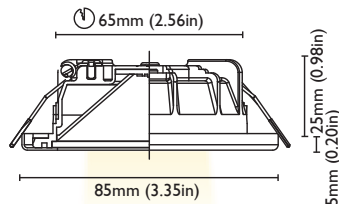

COLOUR	3000K	BEAM	90°
CRI	>80		
LUMEN OUTPUT	460 lm		
LIGHTNESS 1mt	212 lx		
LIGHTNESS 2mt	53 lx		
LIGHTNESS 3mt	24 lx		

FINISHES

POLISHED S.STEEL
BRUSHED S.STEEL
WHITE S.STEEL

CUT OUT	65 mm (2.56in)
FRAME	85 mm (3.35in)
DEPTH	25 mm (0.98in)
REFLECTOR ADJUSTABILITY	NO