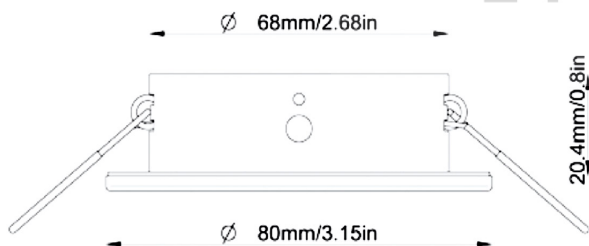

Crisp And Bright

- Suitable For Wet Locations
- Expertly Designed & Built
- Wide Beam Angle
- The Perfect Amount Of Illumination
- Great For Interiors & Exteriors
- Easily Installed Without Damaging Your Overhead

Measurements

Product Information

Roger - Stainless Steel

Product ID: #D3-ROGER-L0530-SA-SS-24-0000

Also Available In

OPTION/PRODUCT ID#

Stainless Steel / #D3-ROGER-L0530-SA-SS-24-0000

The Manufacturer Reserves The Right To Change Or Modify The Design, Dimensions, And Photometric Information At Any Time Without Notice. Manufacturer Accepts No Liability For Consequential Damage Which Is Occasioned To The User Based On The Data Provided.