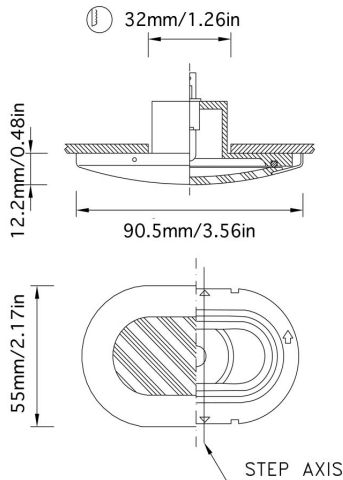

Lighting With Courtesy

- Suitable For Wet Locations
- Warm White LED
- Works With 10-30V DC Or AC
- Designed To Light Walkways
- Also Great For Theaters & Museums
- The Perfect Amount Of Light

Measurements

Product Information

Tornado - Stainless Steel

Product ID: #Y2-TORNA-L00WA-OP-SS-13-0000

Also Available In

OPTION/PRODUCT ID#

Stainless Steel / #Y2-TORNA-L00WA-OP-SS-13-0000

The Manufacturer Reserves The Right To Change Or Modify The Design, Dimensions, And Photometric Information At Any Time Without Notice. Manufacturer Accepts No Liability For Consequential Damage Which Is Occasioned To The User Based On The Data Provided.