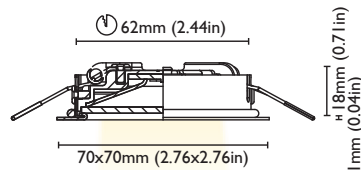

bcm
BENEDETTI LIGHTING

VENICE A70

3411/K2W-A70

MECHANICAL PROPERTIES

 	
IP RATE	IP66
FIXTURE	FIXED DOWNLIGHT FOR EXTERIOR/INTERIOR
FRAME	AISI 316L
HEATSINK	SPECIAL COMPOUND
SCREEN	OPAL
MOUNTING SYSTEM	SPRINGS

COLOUR	3000K	BEAM	90°
CRI	>80		
LUMEN OUTPUT	215 lm		
LIGHTNESS 1mt	99 lx		
LIGHTNESS 2mt	25 lx		
LIGHTNESS 3mt	11 lx		

FINISHES

POLISHED S.STEEL
BRUSHED S.STEEL
WHITE S.STEEL

CUT OUT	62mm (2.44in)
FRAME	70x70 mm (2.76x2.76in)
DEPTH	18mm (0.71in)
REFLECTOR ADJUSTABILITY	NO