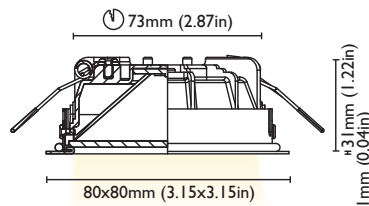

bcm
BENEDETTI LIGHTING

VENICE A80

3411/K4W-A80

MECHANICAL PROPERTIES

	
IP RATE	IP66
FIXTURE	FIXED DOWNLIGHT FOR EXTERIOR/INTERIOR
FRAME	AISI 316L
HEATSINK	SPECIAL COMPOUND
SCREEN	OPAL
MOUNTING SYSTEM	SPRINGS

COLOUR	3000K	BEAM	90°
CRI	>80		
LUMEN OUTPUT	415 lm		
LIGHTNESS 1mt	191 lx		
LIGHTNESS 2mt	48 lx		
LIGHTNESS 3mt	21 lx		

FINISHES

POLISHED S.STEEL
BRUSHED S.STEEL
WHITE S.STEEL

CUT OUT	73mm (2.87in)
FRAME	80x80 mm (3.15x3.15in)
DEPTH	31mm (1.22in)
REFLECTOR ADJUSTABILITY	NO